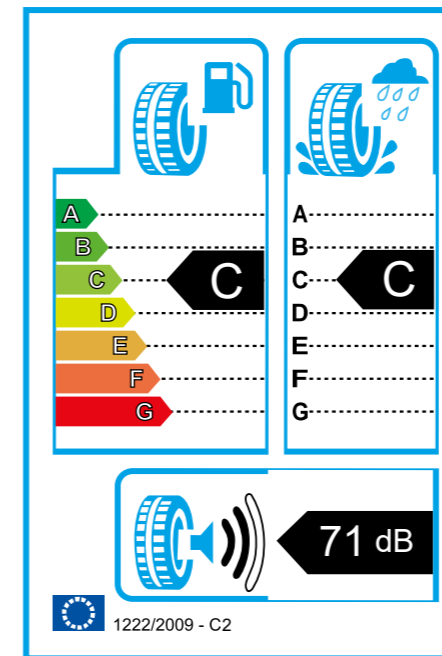

EU LABELLING

Rim Diameter	Size Description	Sidewall
14	175R14C 99/98R	BSW
	185R14C 102/100S	BSW
	195R14C 106/104S	BSW
15	195/70R15C 104/102S	BSW
	195R15C 106/104S	BSW
	205/70R15C 106/104S	BSW
	215/65R15C 104/102T	BSW
	215/70R15C 109/107S	BSW
	225/70R15C 112/110S	BSW
16	175/75R16C 101/99S	BSW
	185/75R16C 104/102S	BSW
	195/60R16C 99/97H	BSW
	195/65R16C 104/102T	BSW
	195/75R16C 107/105S	BSW
	195/75R16C 110/108R	BSW
	205/65R16C 107/105T	BSW
	205/75R16C 110/108S	BSW
	205/75R16C 113/111R	BSW
	215/60R16C 103/101T	BSW
	215/65R16C 109/107T	BSW
	215/75R16C 113/111S	BSW
	215/75R16C 116/114R	BSW
	225/65R16C 112/110T	BSW
225/75R16C 121/120R	BSW	
235/65R16C 115/113T	BSW	
235/65R16C 121/119R	BSW	
235/85R16C 120/116Q	BSW	
17	215/60R17C 109/107T	BSW